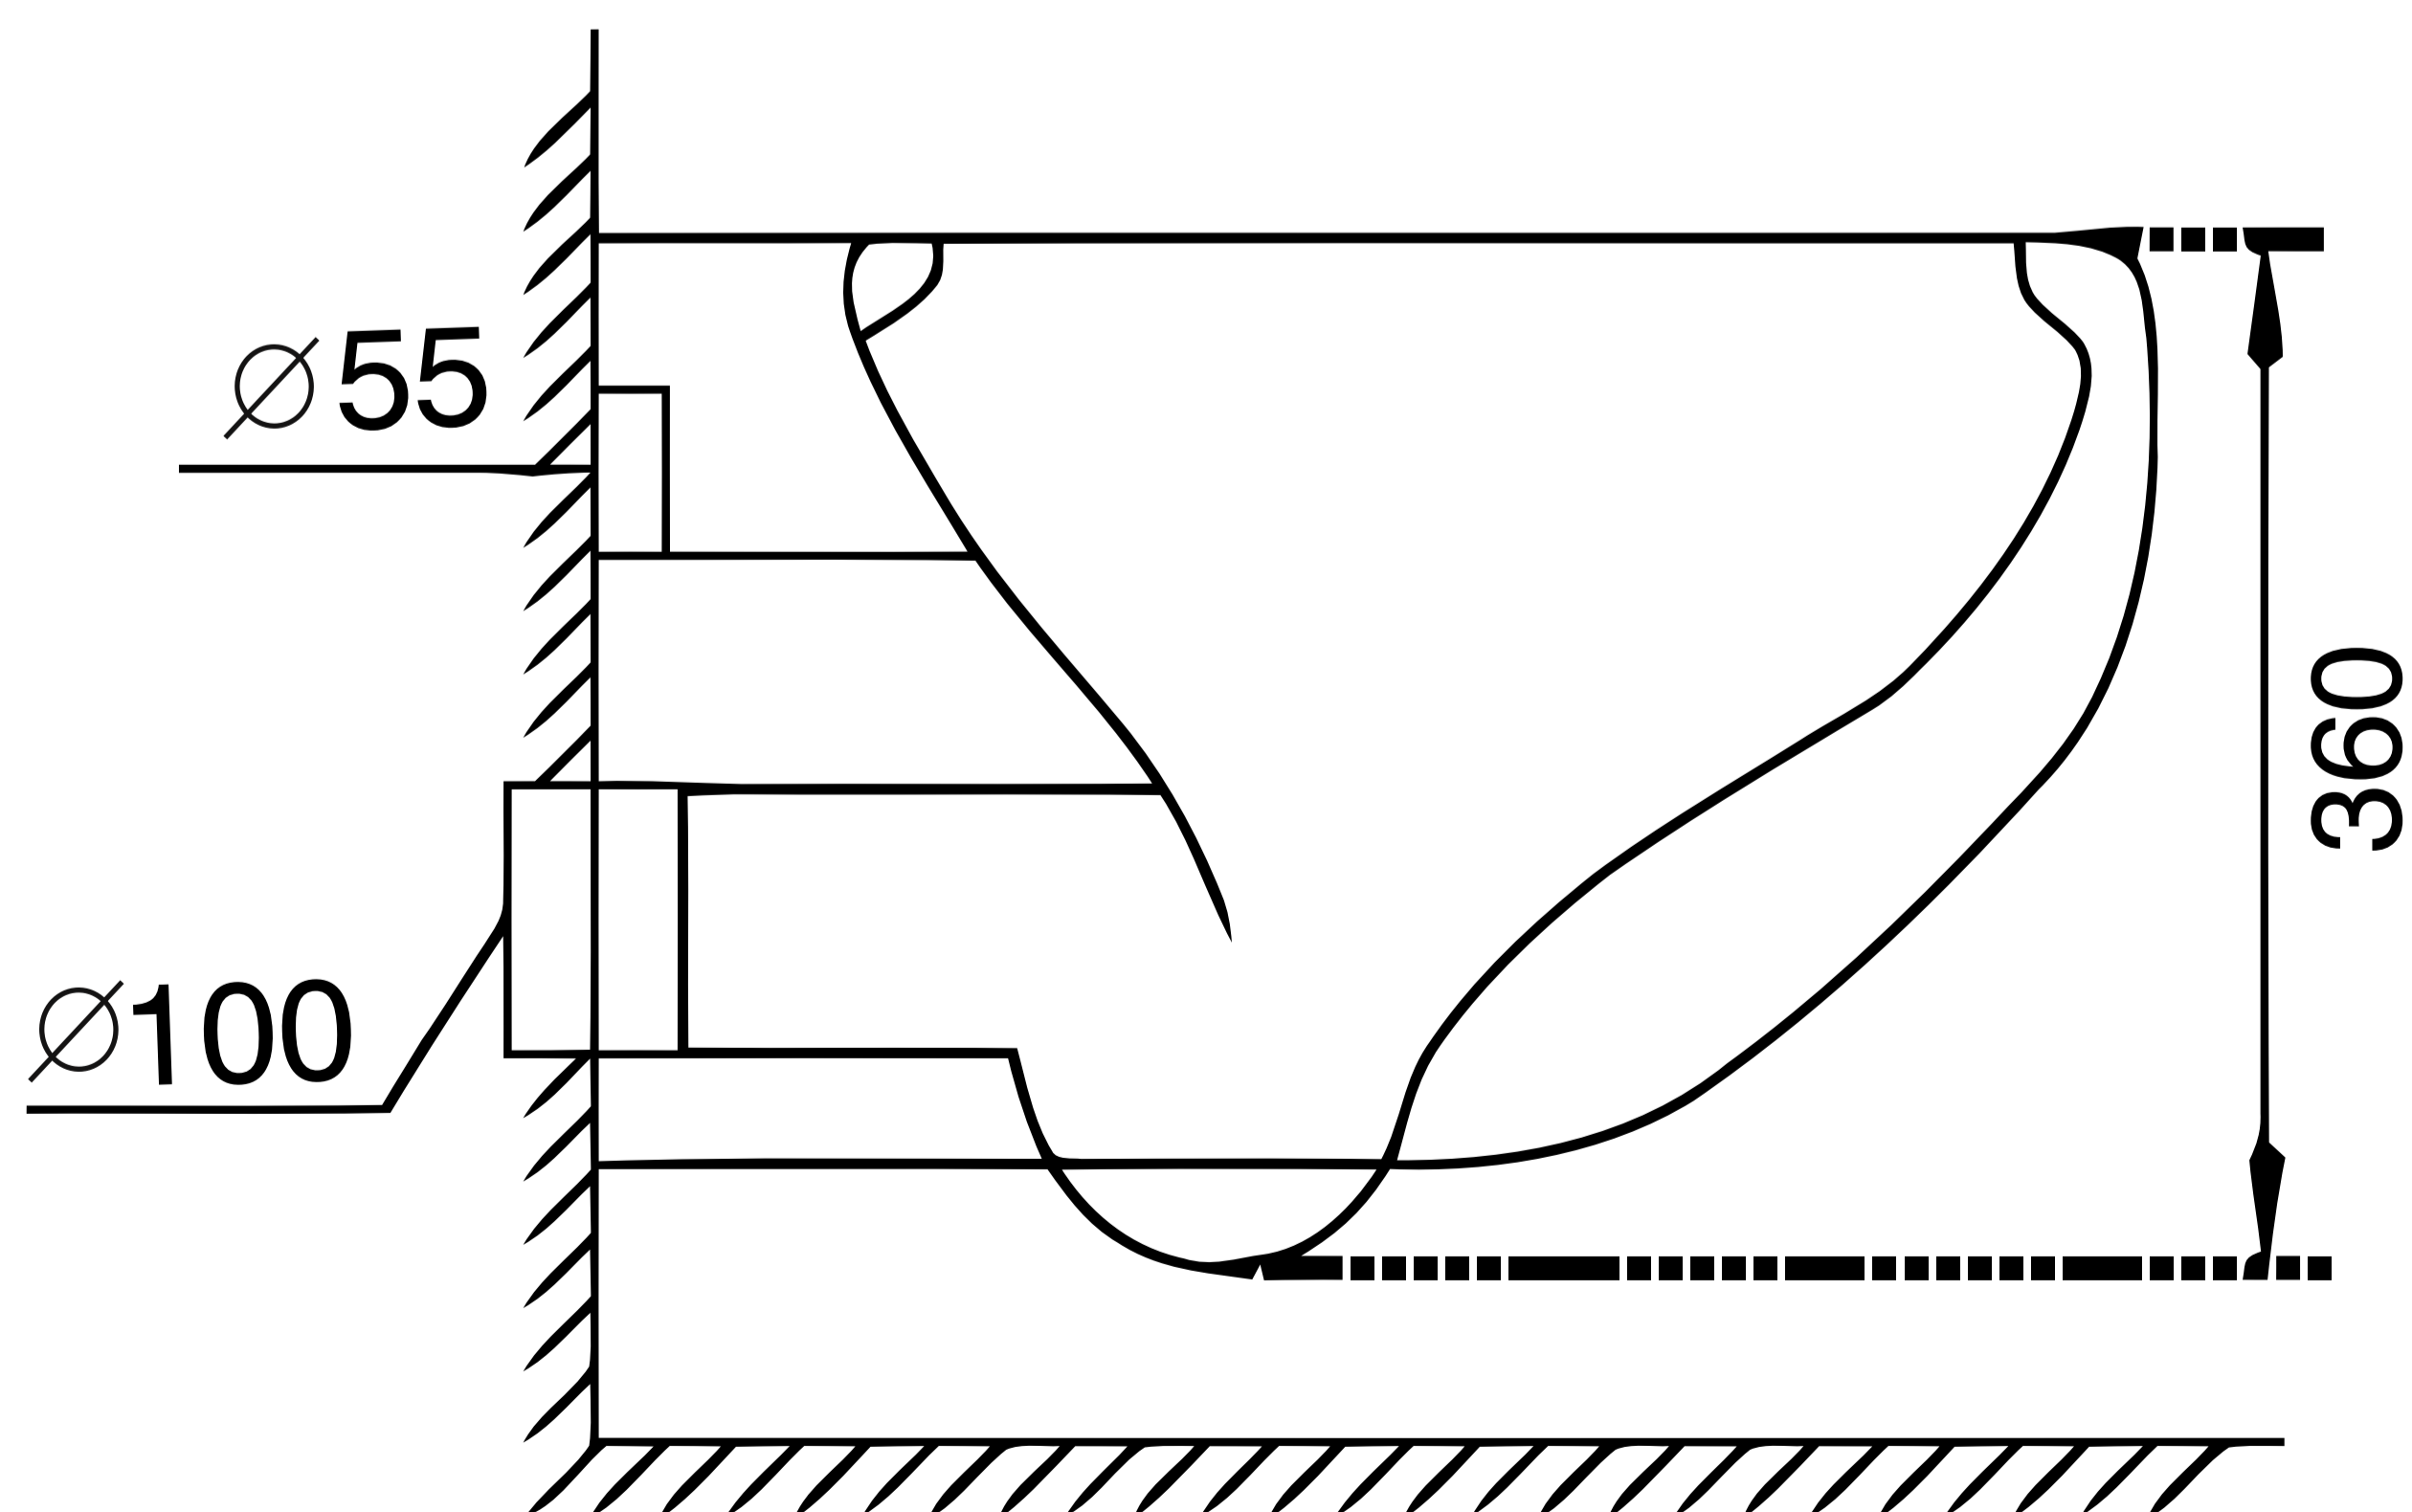

# Rimless Wall Hung Toilet With Slim UF Seat Cover

Product Code : 1831

## Technical Drawing

All dimension are in **mm**