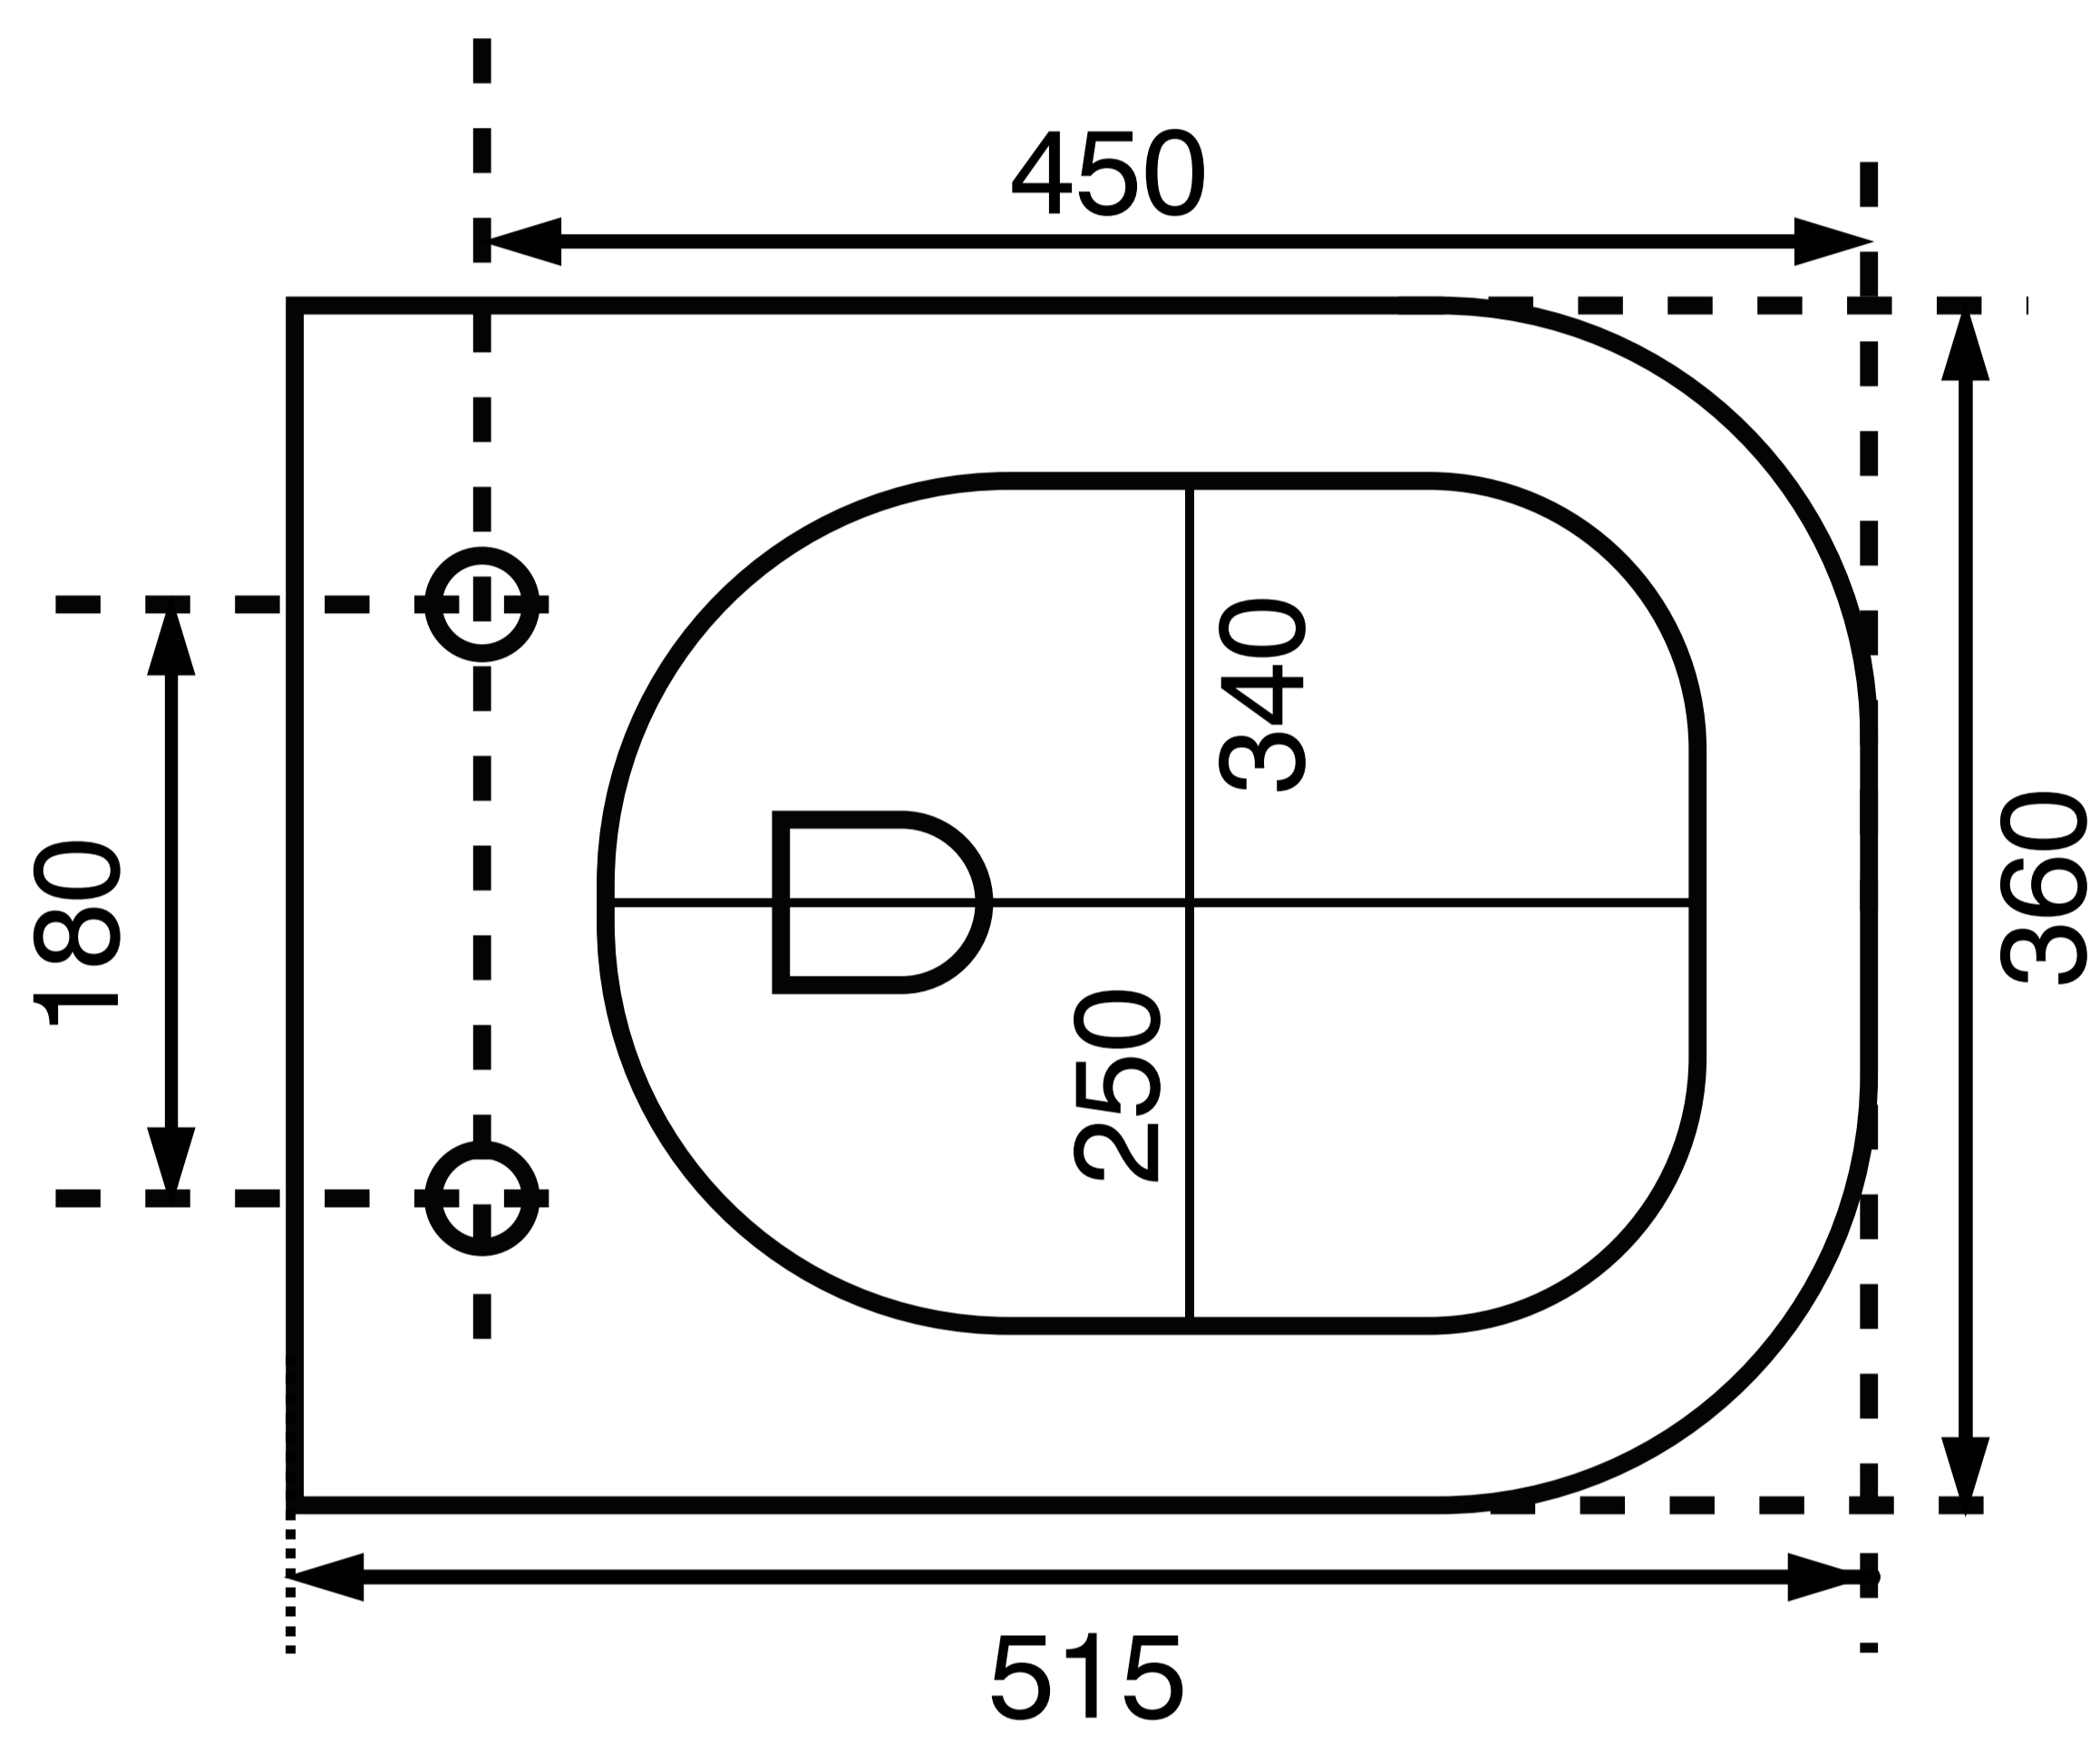

# Rimless Wall Hung Toilet With Slim UF Seat Cover

Product Code : 1831

## Technical Drawing

All dimension are in **mm**