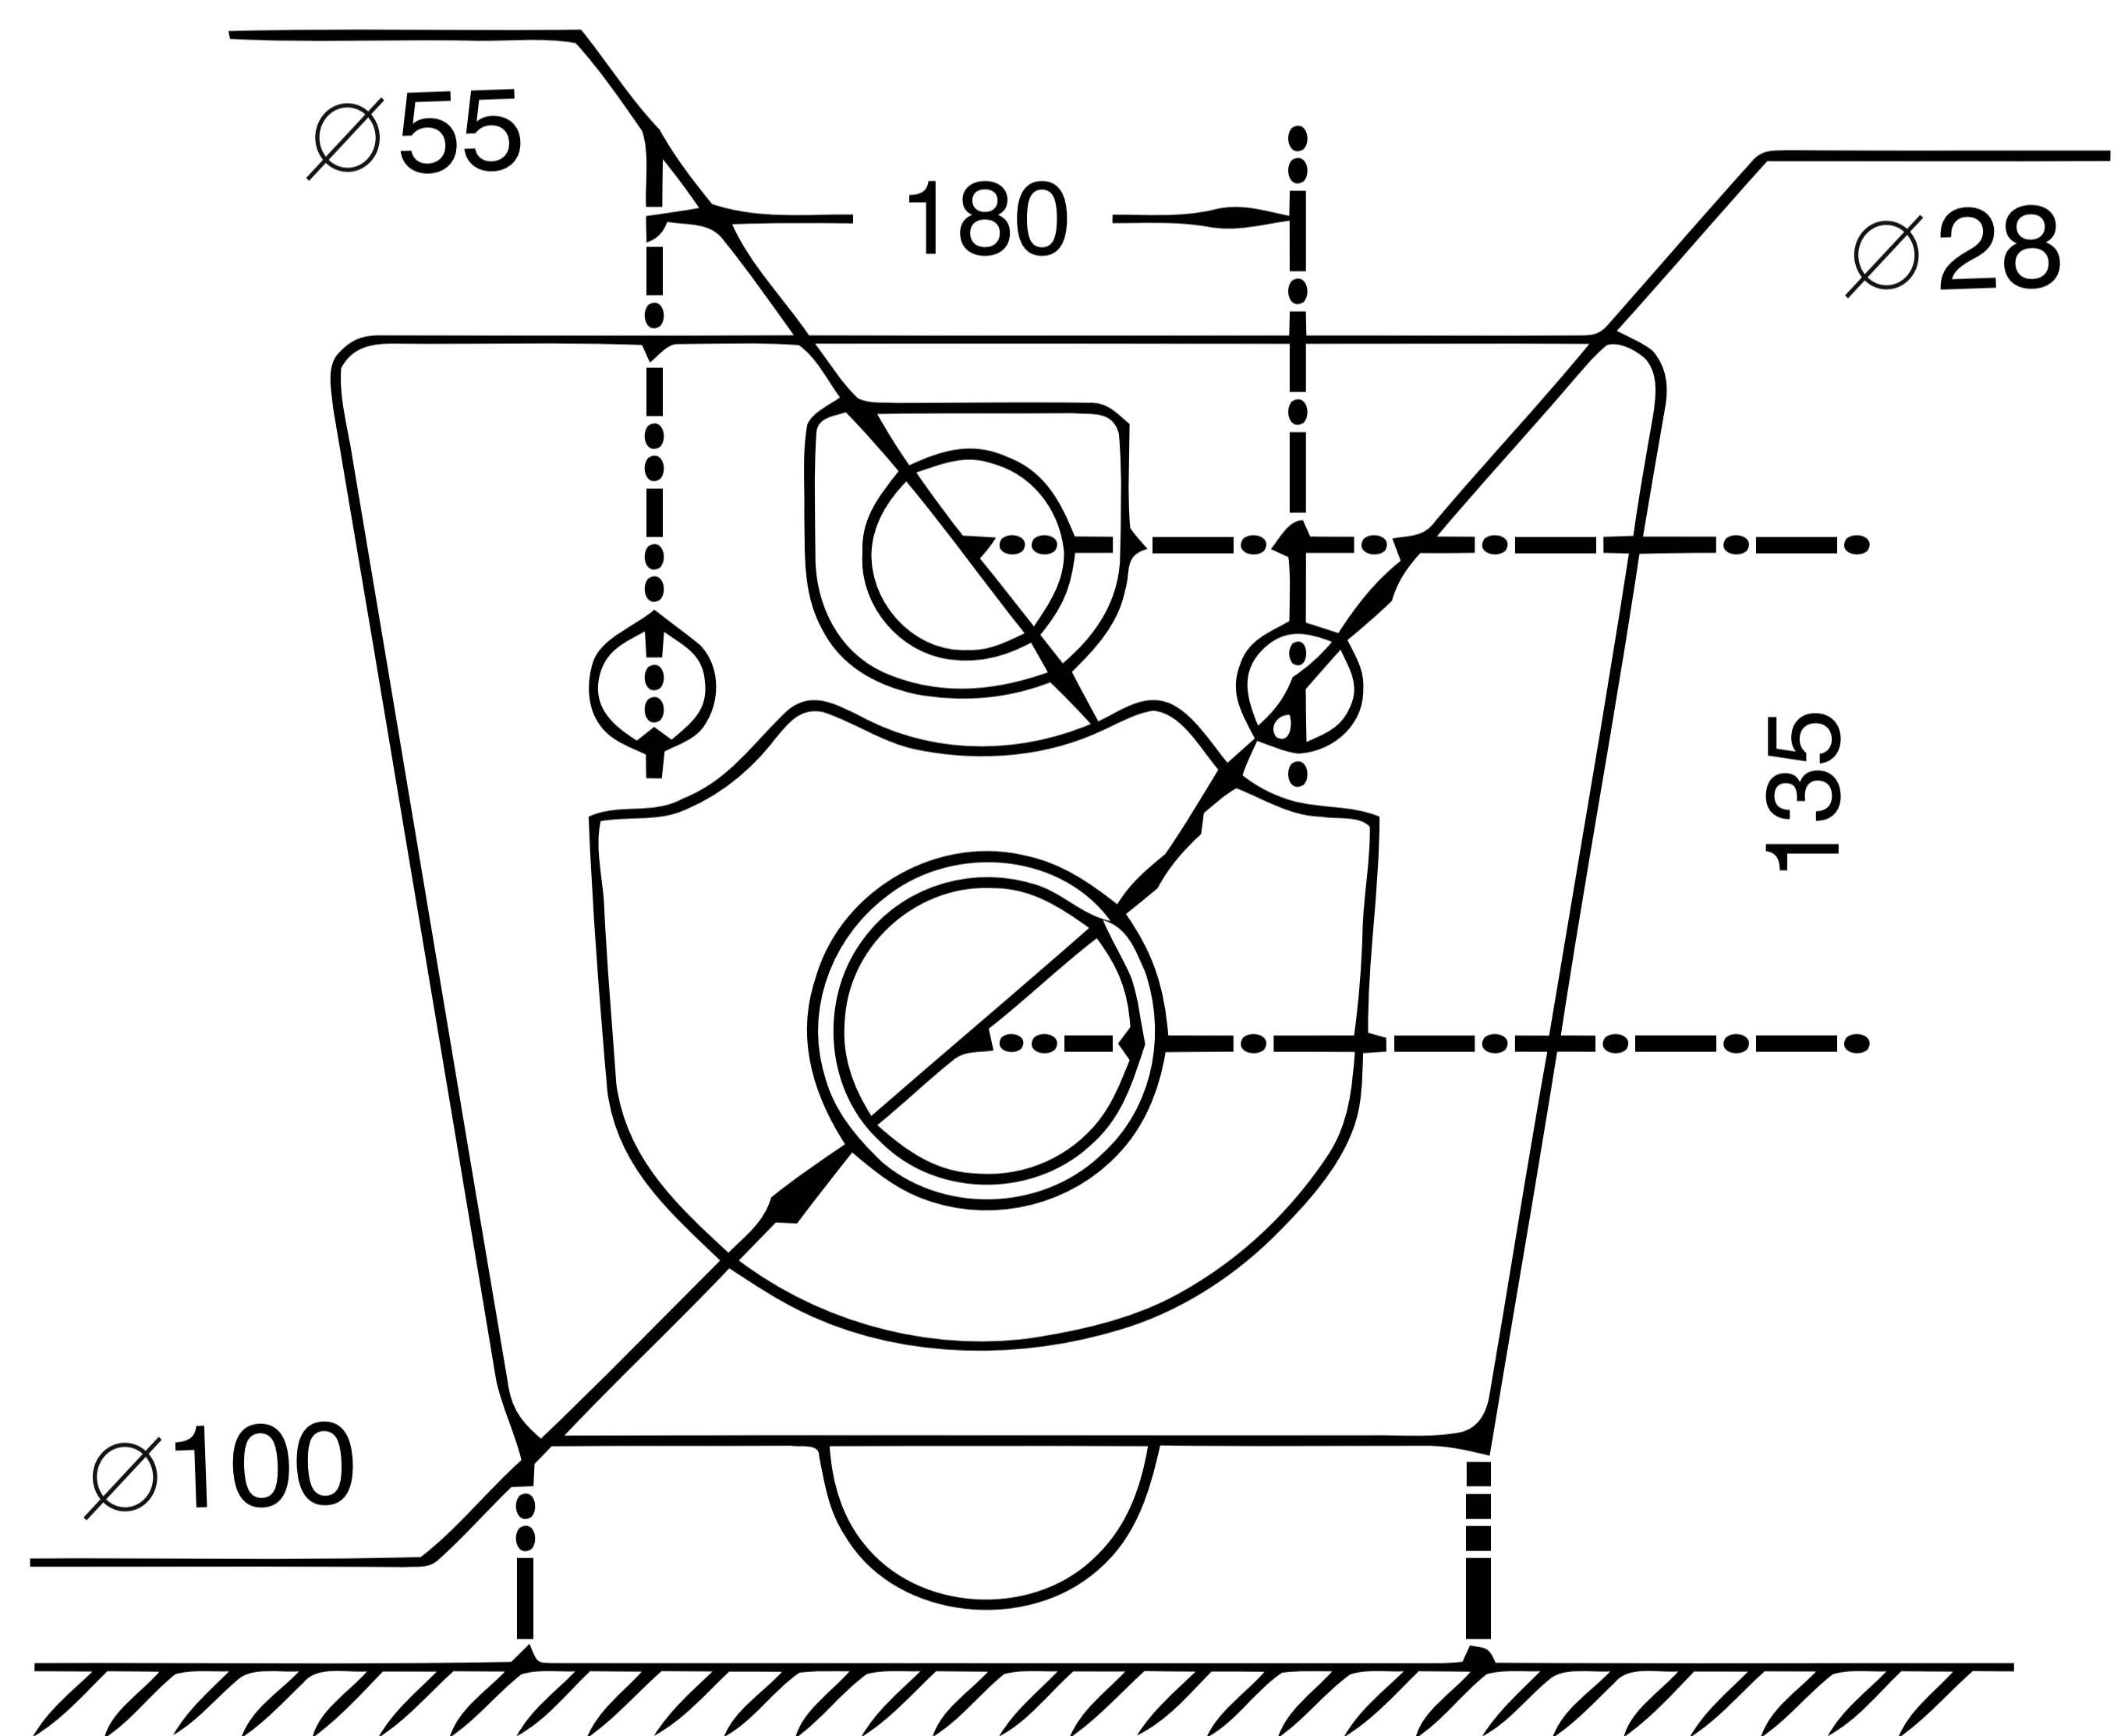

# Rimless Wall Hung Toilet With Slim UF Seat Cover

Product Code : 1831

## Technical Drawing

All dimension are in **mm**